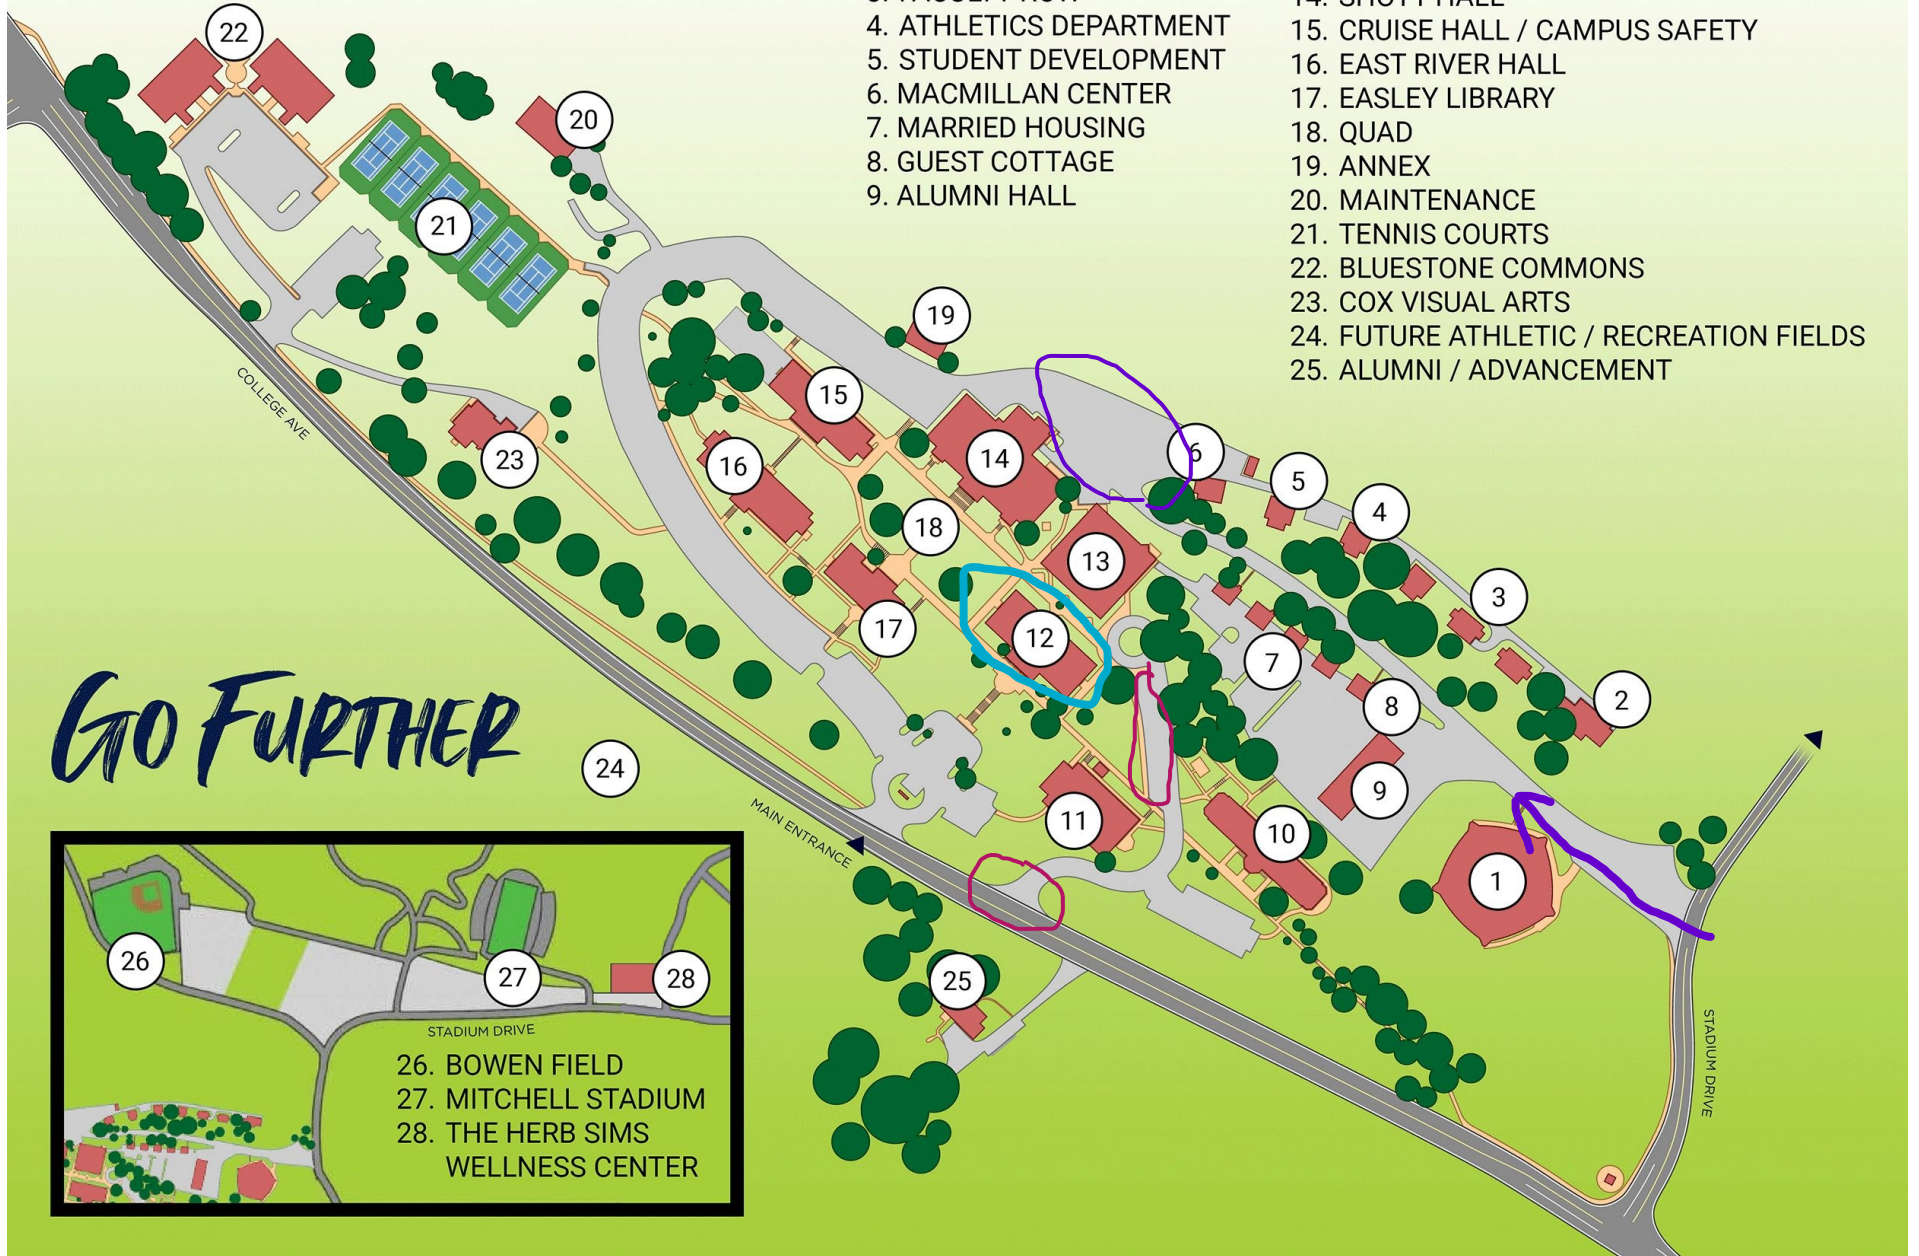

BLUEFIELD UNIVERSITY

CAMPUS MAP

1. DOME GYMNASIUM
2. MISSIONARY HOUSE
3. FACULTY ROW
4. ATHLETICS DEPARTMENT
5. STUDENT DEVELOPMENT
6. MACMILLAN CENTER
7. MARRIED HOUSING
8. GUEST COTTAGE
9. ALUMNI HALL
10. RISH HALL / ACE CENTER
11. HARMAN CHAPEL
12. LANSDALL HALL
13. SCIENCE CENTER
14. SHOTT HALL
15. CRUISE HALL / CAMPUS SAFETY
16. EAST RIVER HALL
17. EASLEY LIBRARY
18. QUAD
19. ANNEX
20. MAINTENANCE
21. TENNIS COURTS
22. BLUESTONE COMMONS
23. COX VISUAL ARTS
24. FUTURE ATHLETIC / RECREATION FIELDS
25. ALUMNI / ADVANCEMENT

GO FURTHER